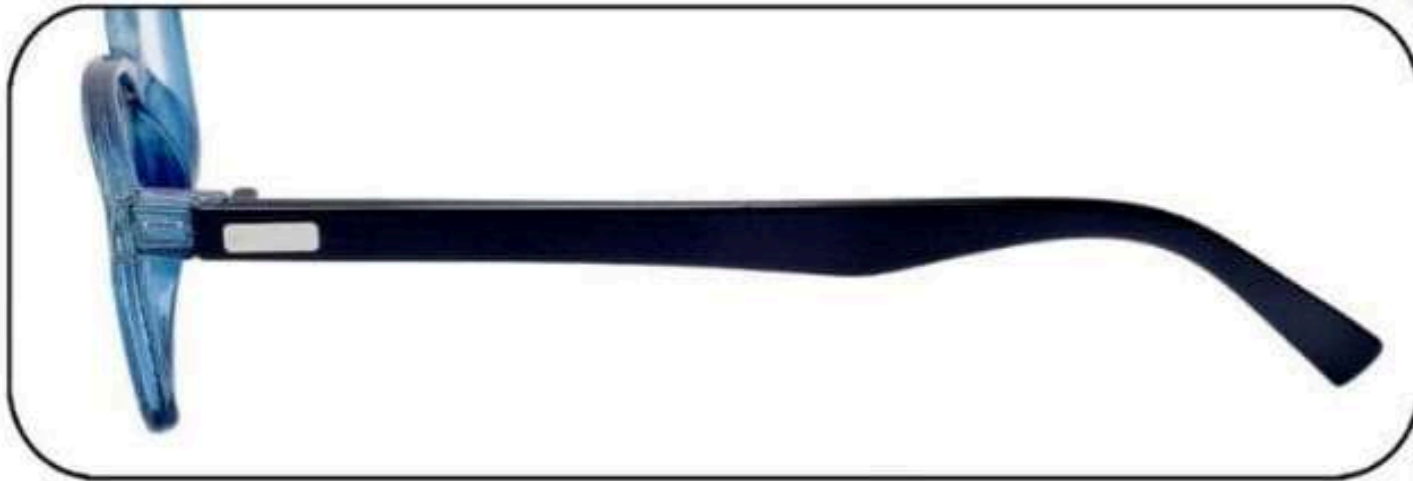

🔥 Zuker KP TR Frames

🌟 Spring Side

📦 12 pcs box

Zuker^{TM}
EYEWEAR

M- 4013-47