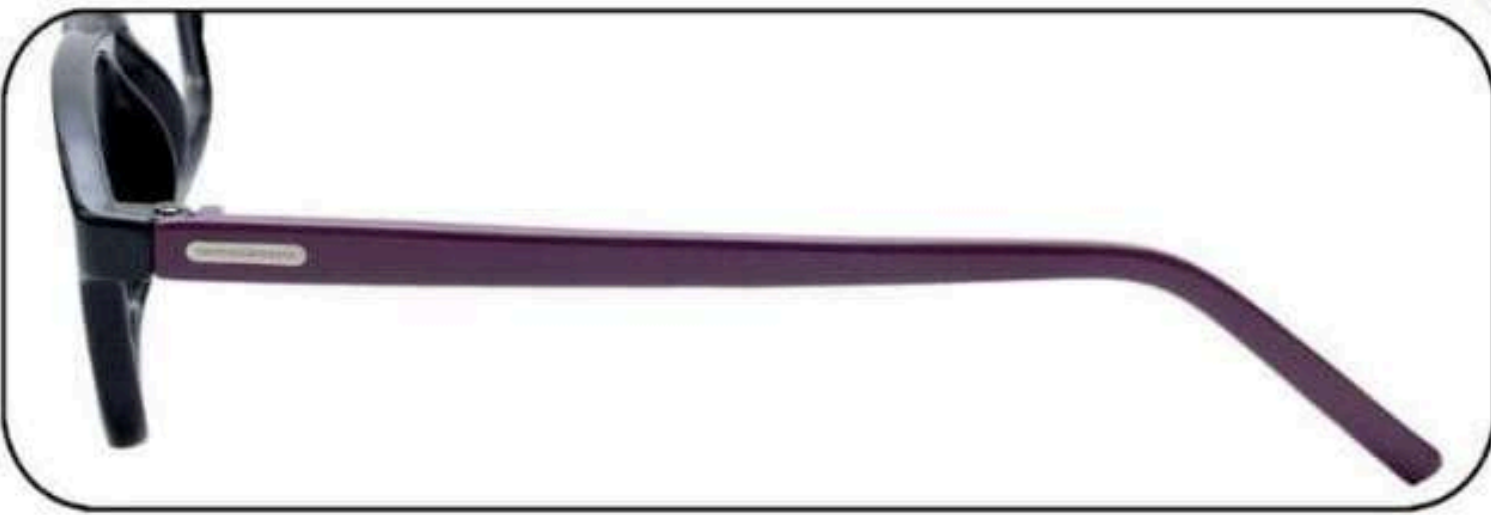

🔥 Zuker KP TR Frames

🌟 Spring Side

📦 12 pcs box

M-4032-52

Zuker^{TM}
EYEWEAR