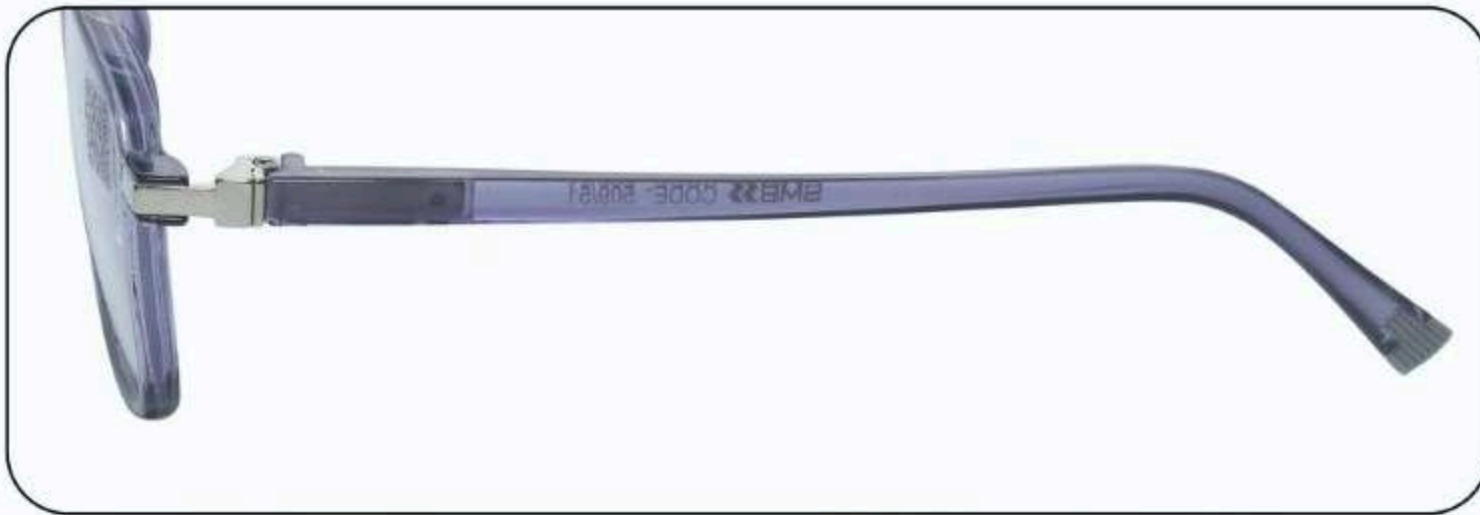

🔥 Justrock TR Frames

🌟 Spring Side

📦 15 pcs box