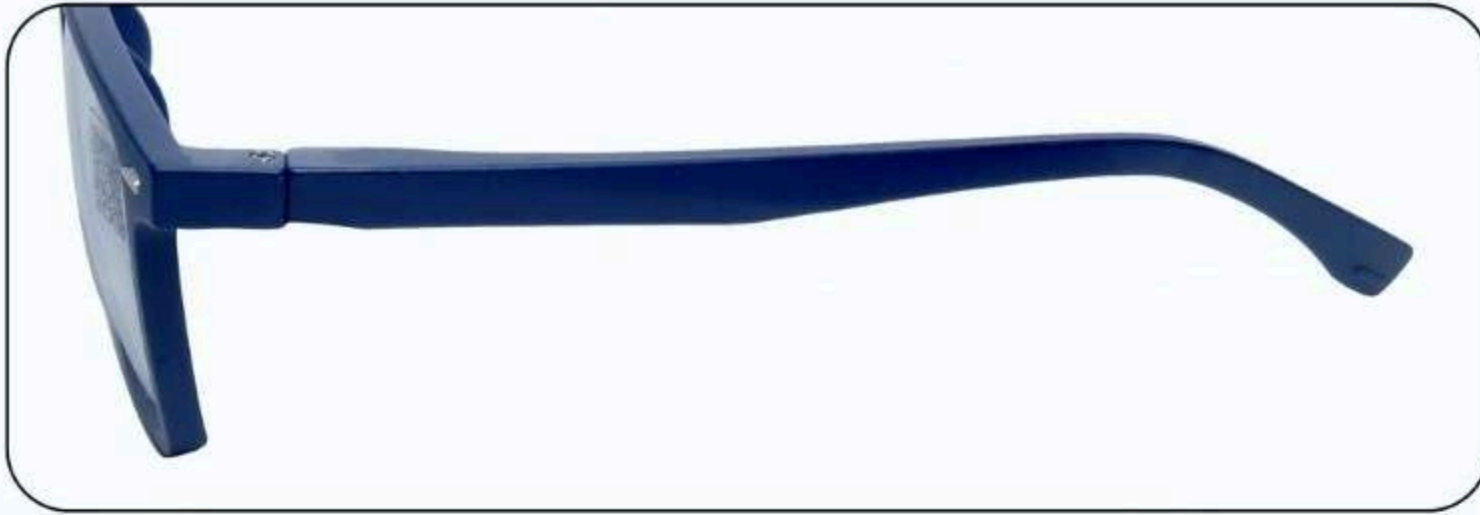

🔥 Justrock TR Frames

🌟 Spring Side

📦 15 pcs box