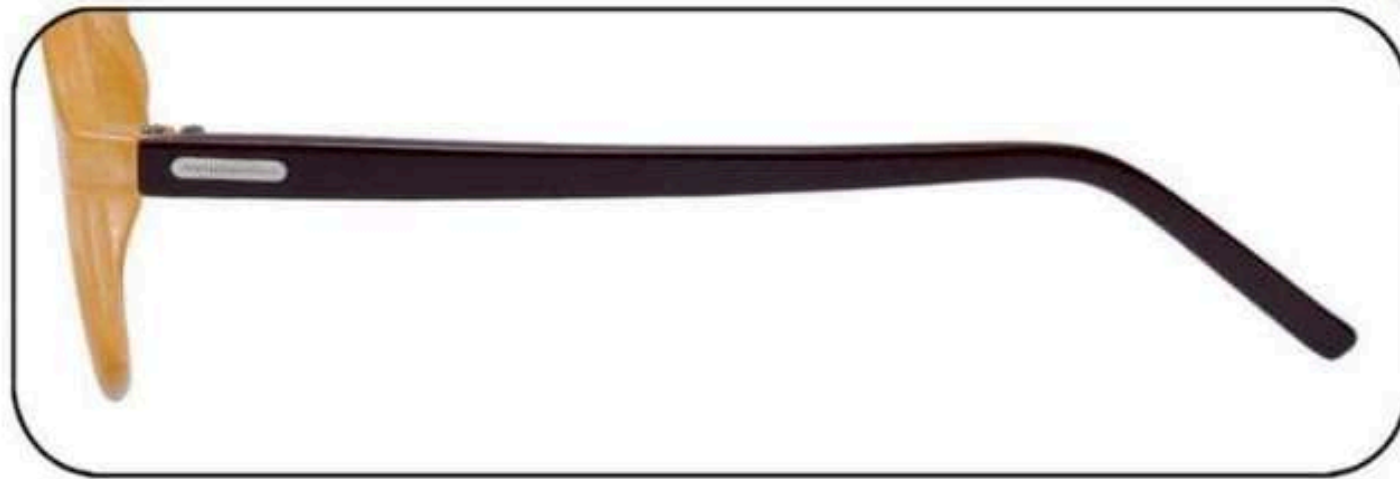

🔥 Zuker KP TR Frames

🌟 Spring Side

📦 12 pcs box

Zuker^{TM}
EYEWEAR

M- 4029-44