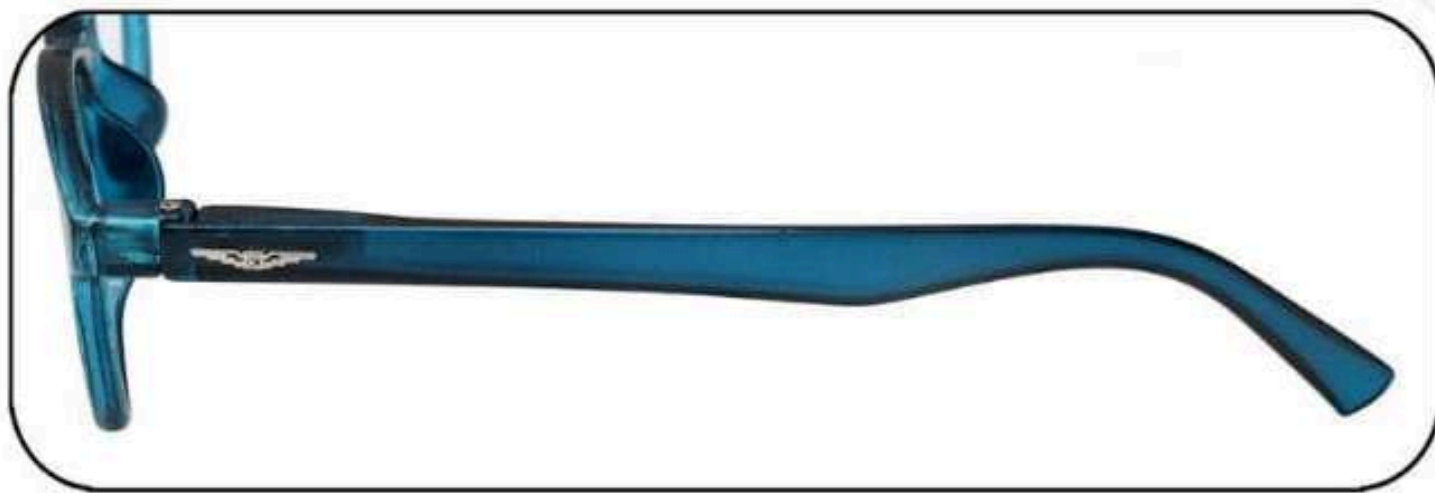

🔥 Zuker KN TR Frames

🌟 Spring Side

📦 12 pcs box

Zuker^{TM}
EYEWEAR

M- 3025-48