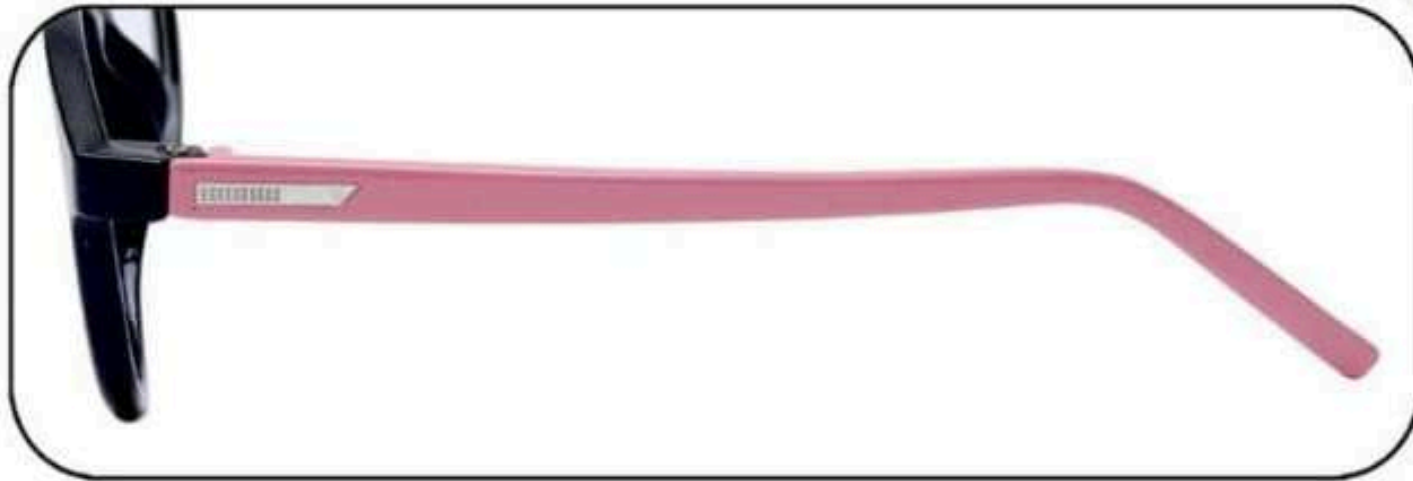

🔥 Zuker KP TR Frames

🌟 Spring Side

📦 12 pcs box

Zuker^{TM}
EYEWEAR

M- 4014-44