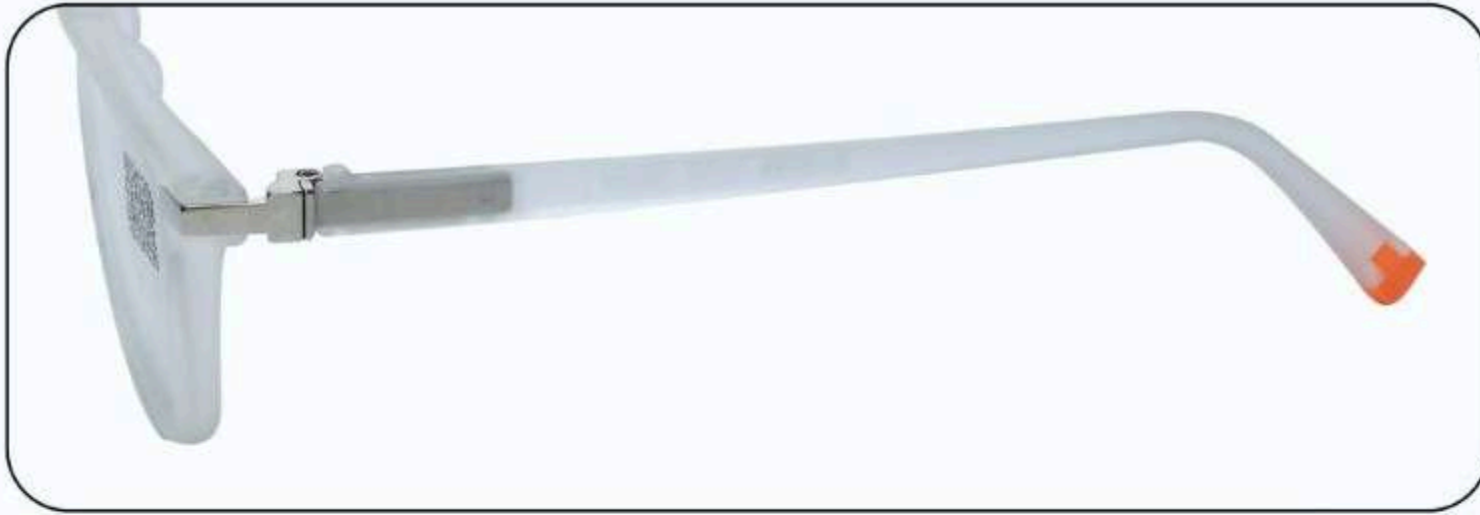

🔥 Justrock TR Frames

🌟 Spring Side

📦 15 pcs box