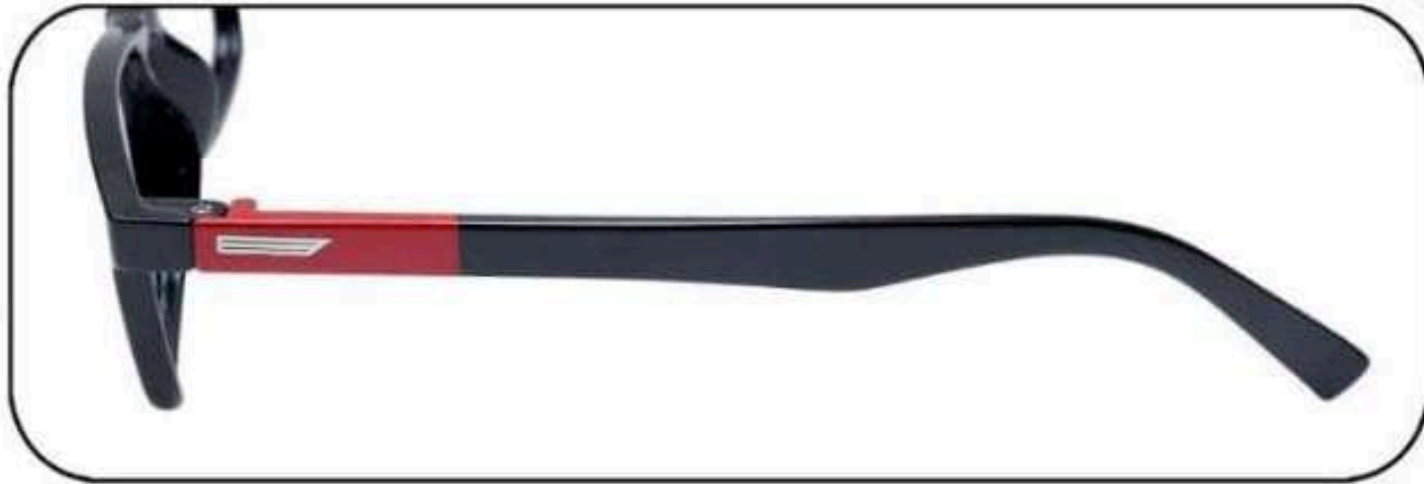

🔥 Zuker KP TR Frames

🌟 Spring Side

📦 12 pcs box

Zuker^{TM}
EYEWEAR

M- 4016-49