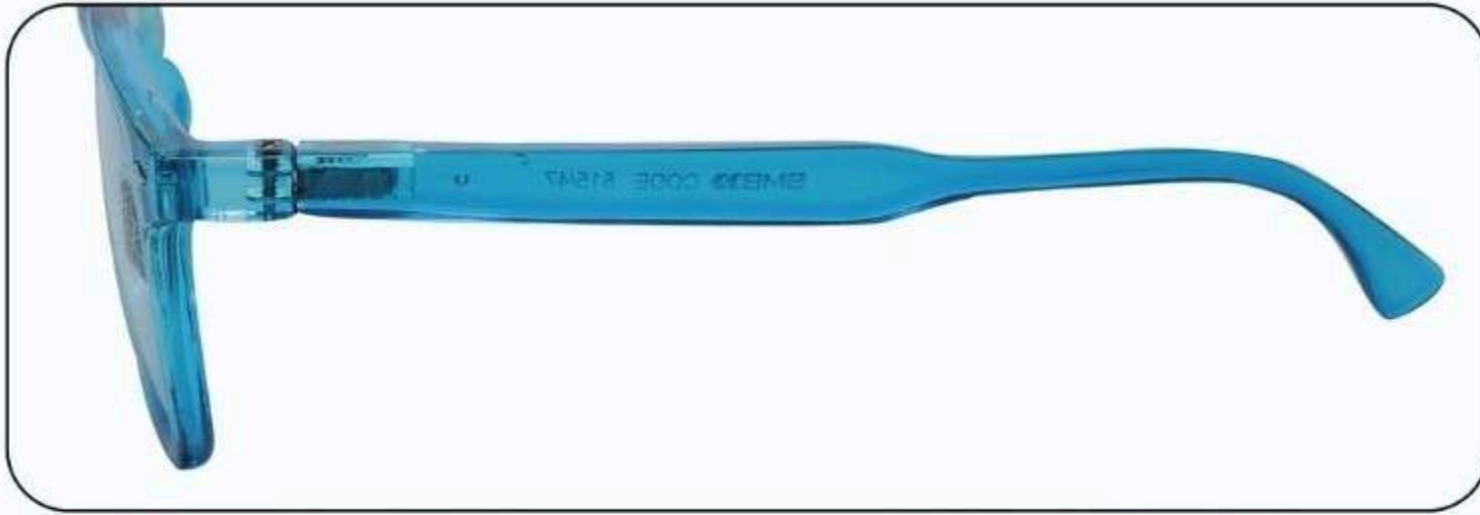

🔥 Justrock TR Frames

🌟 Spring Side

📦 15 pcs box