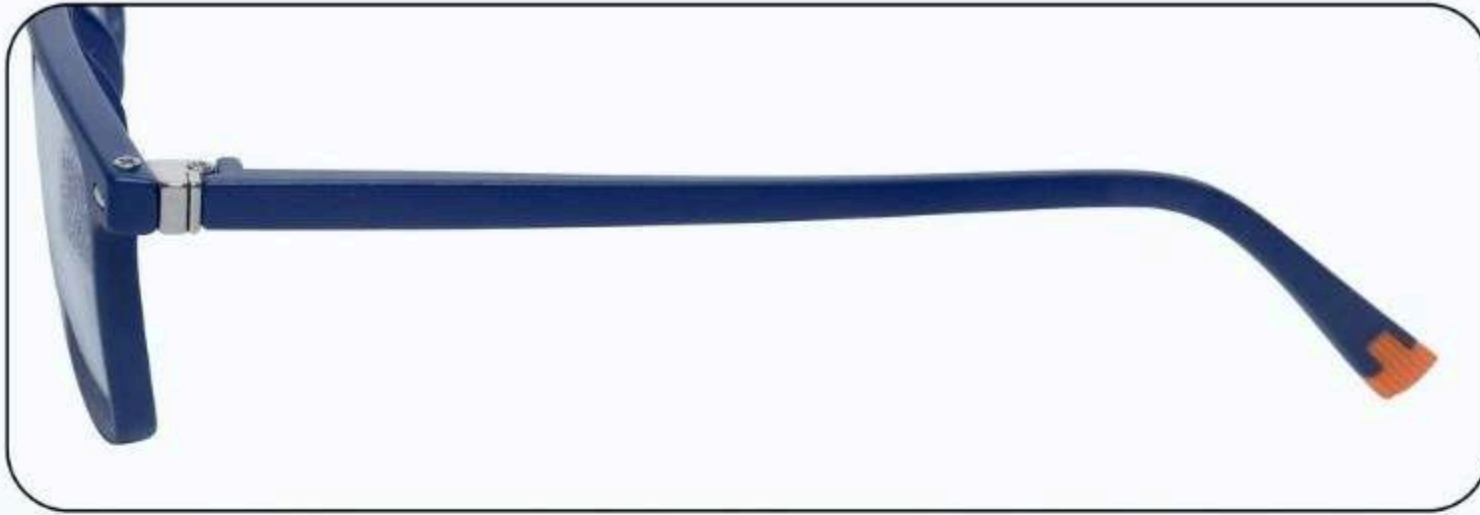

🔥 Justrock TR Frames

🌟 Spring Side

📦 15 pcs box