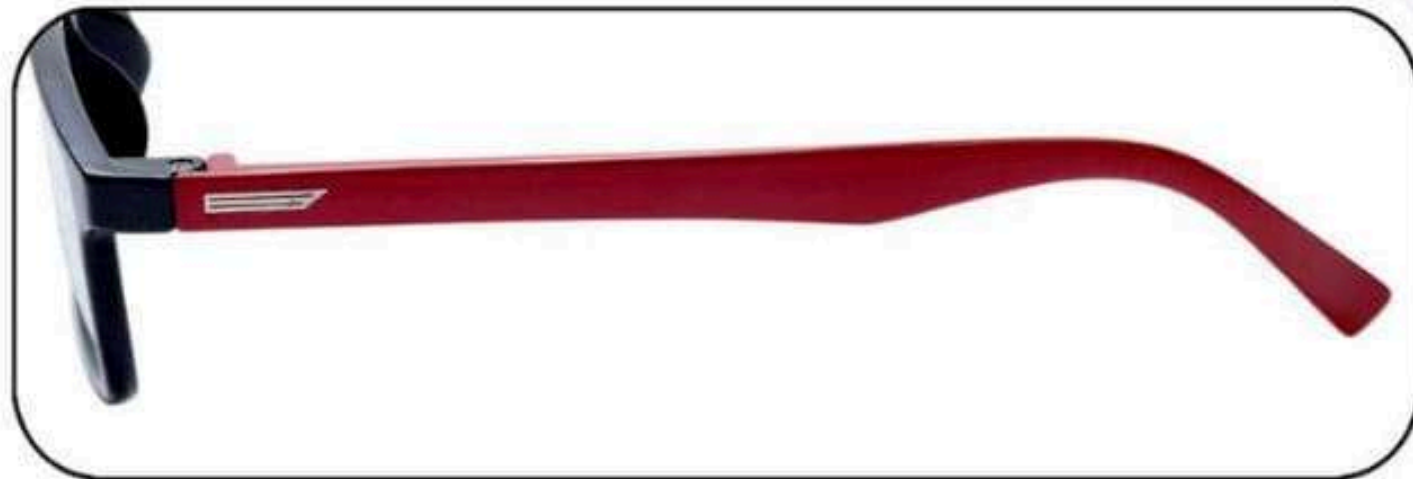

🔥 Zuker KP TR Frames

🌟 Spring Side

📦 12 pcs box

Zuker^{TM}
EYEWEAR

M- 4022-49