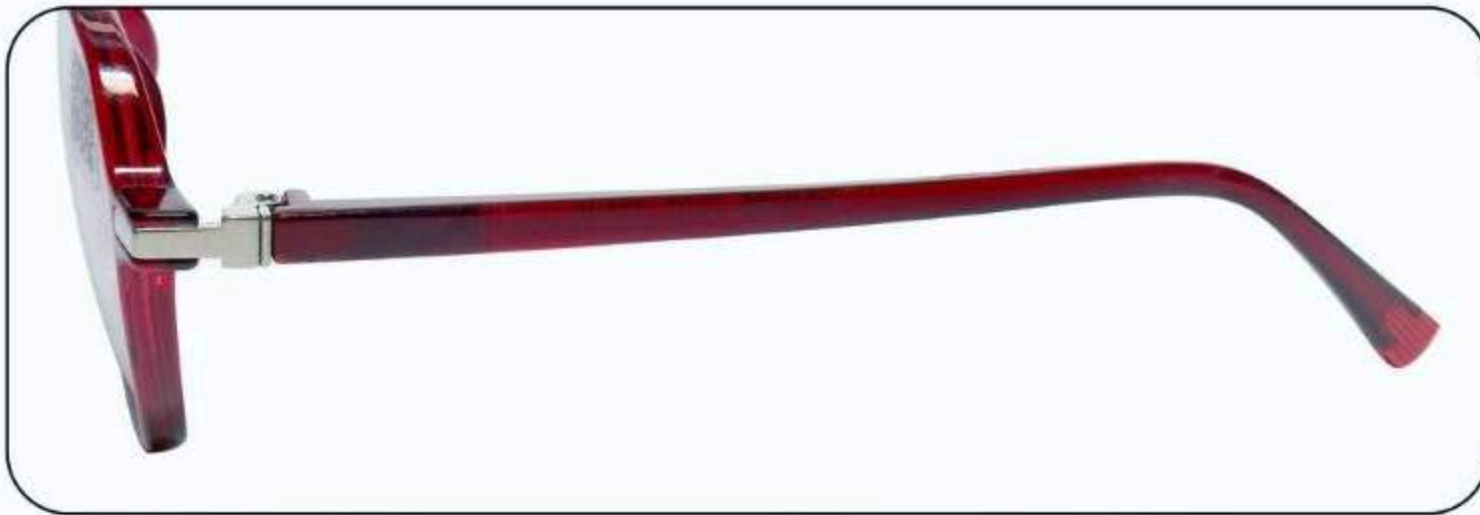

🔥 Justrock TR Frames

🌟 Spring Side

📦 15 pcs box