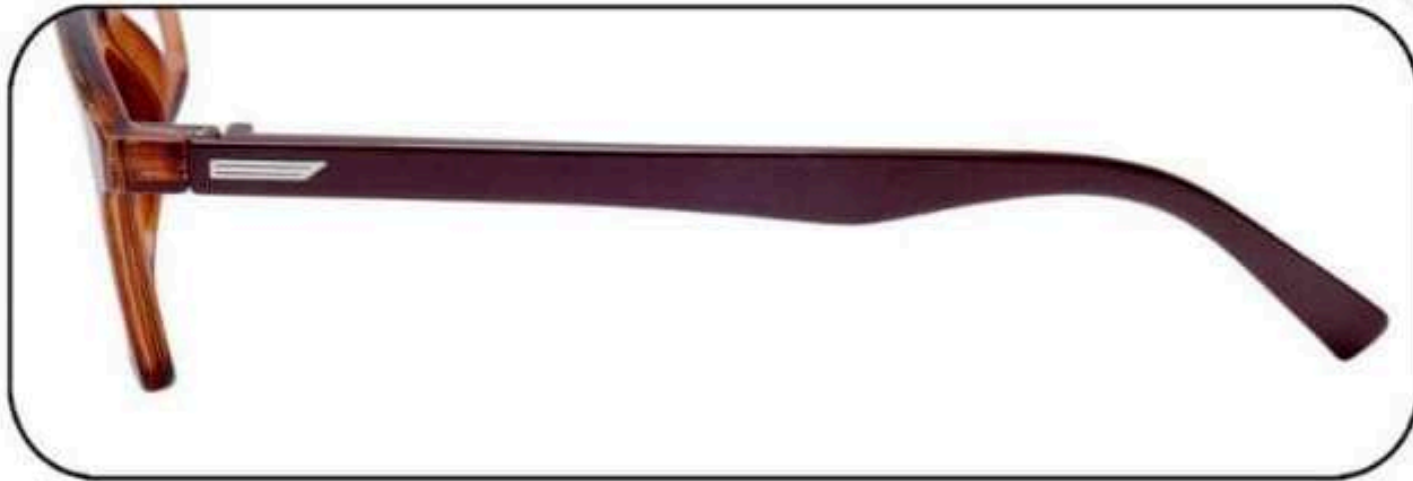

🔥 Zuker KN TR Frames

🌟 Spring Side

📦 12 pcs box

Zuker^{TM}
EYEWEAR

M- 4012-55