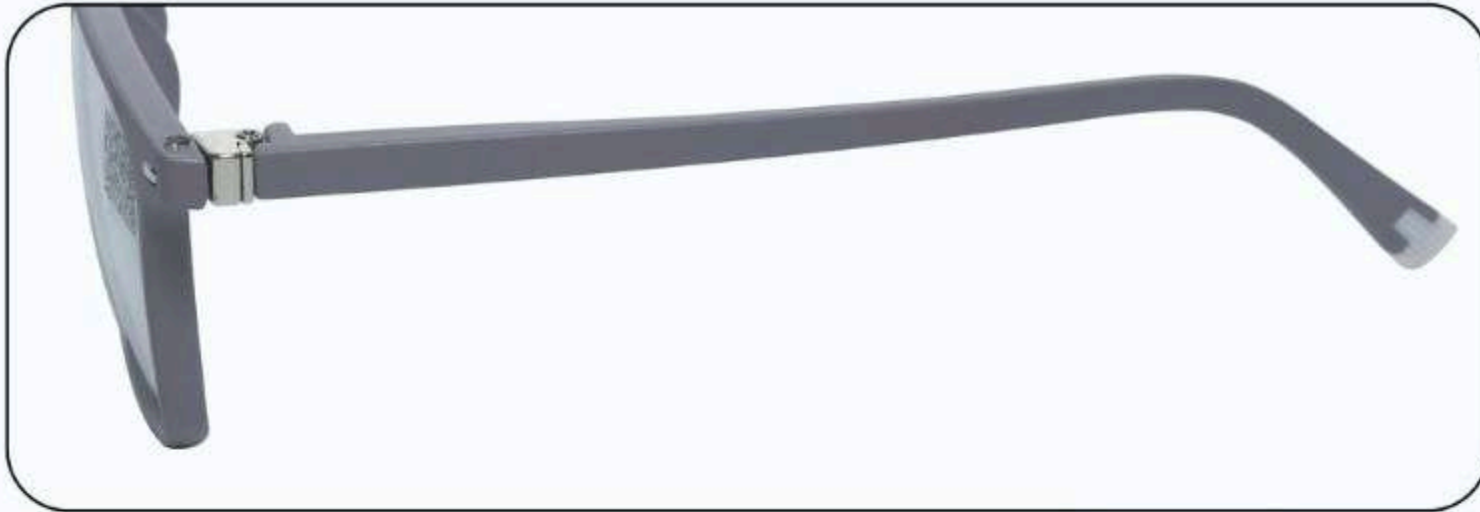

🔥 Justrock TR Frames

🌟 Spring Side

📦 15 pcs box