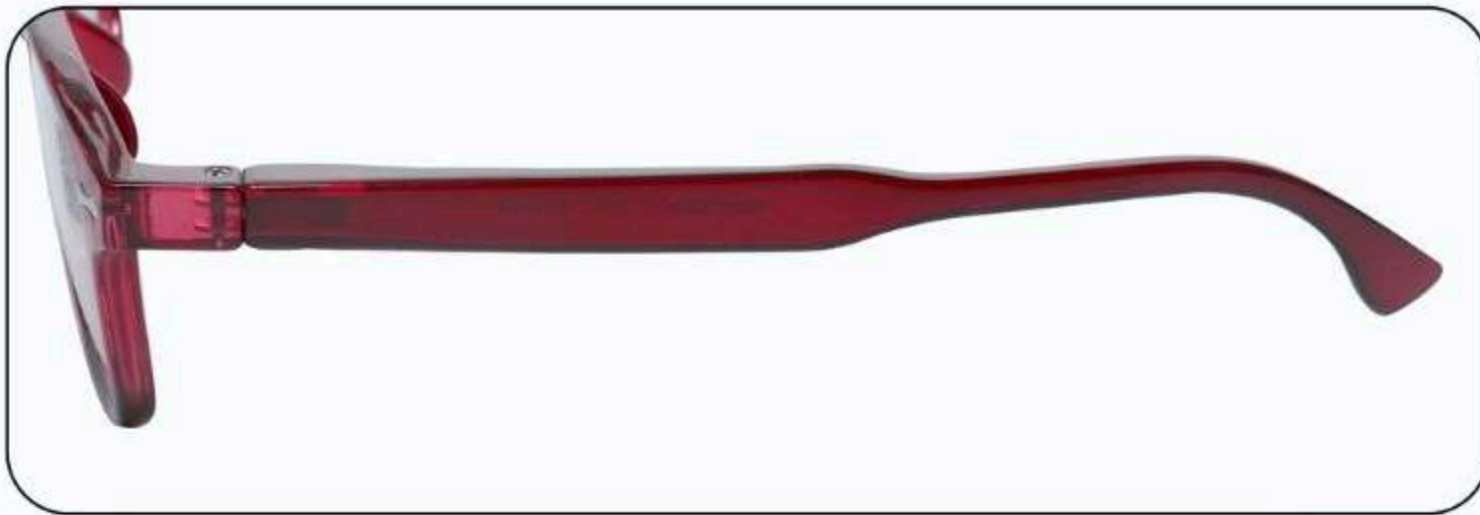

🔥 Justrock TR Frames

🌟 Spring Side

📦 15 pcs box