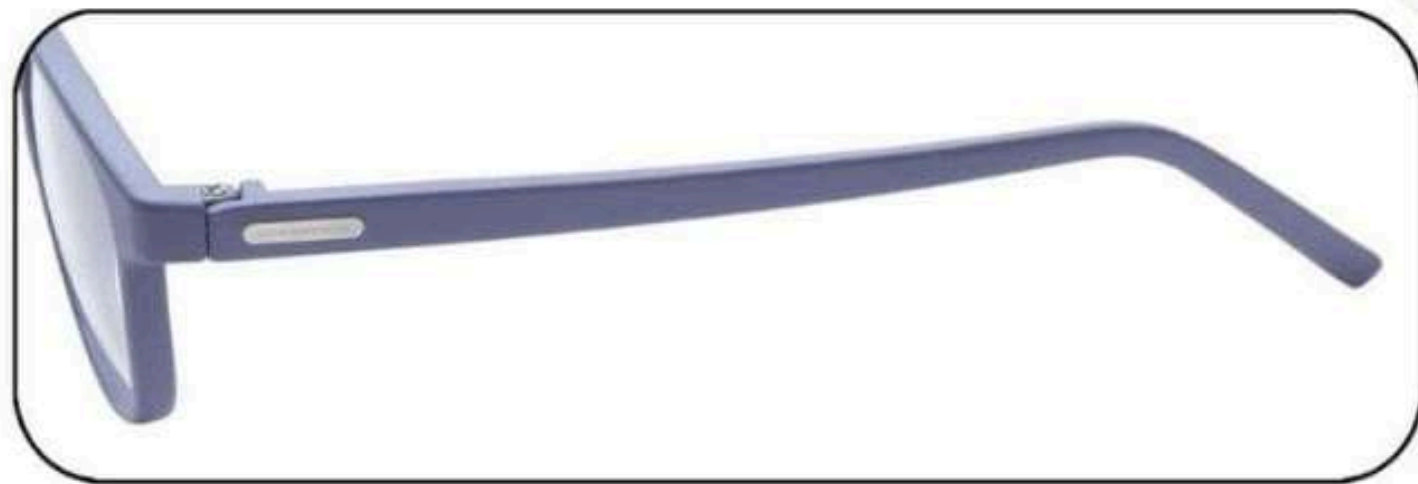

🔥 Zuker KP TR Frames

🌟 Spring Side

📦 12 pcs box

Zuker^{TM}
EYEWEAR

M- 4028-44