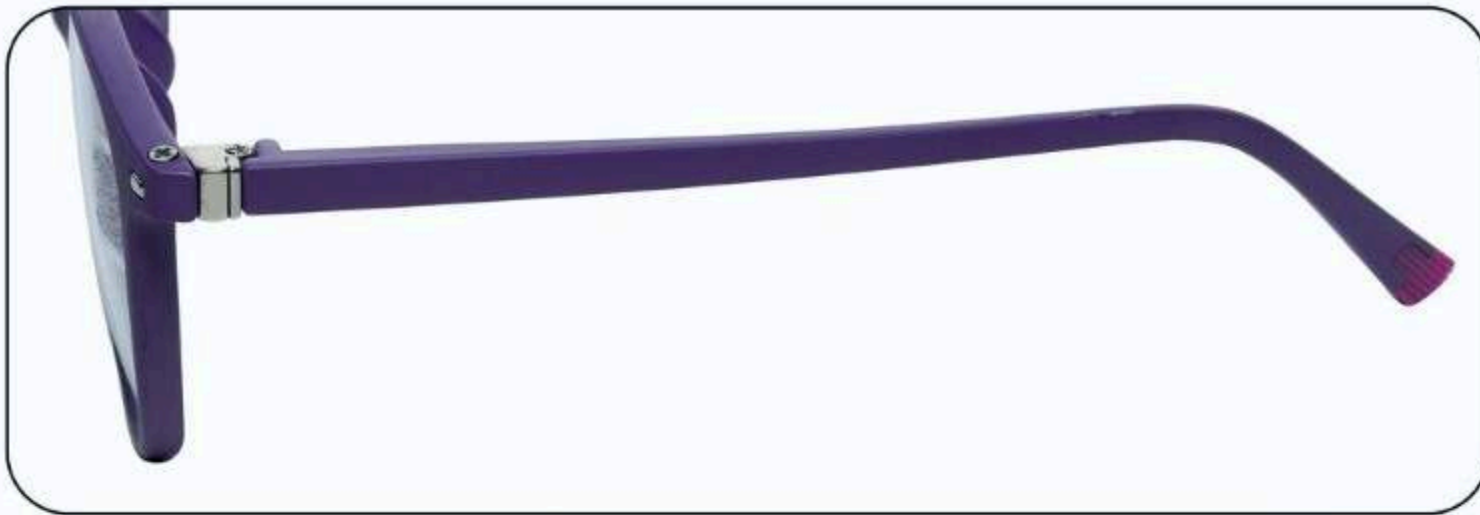

🔥 Justrock TR Frames

🌟 Spring Side

📦 15 pcs box