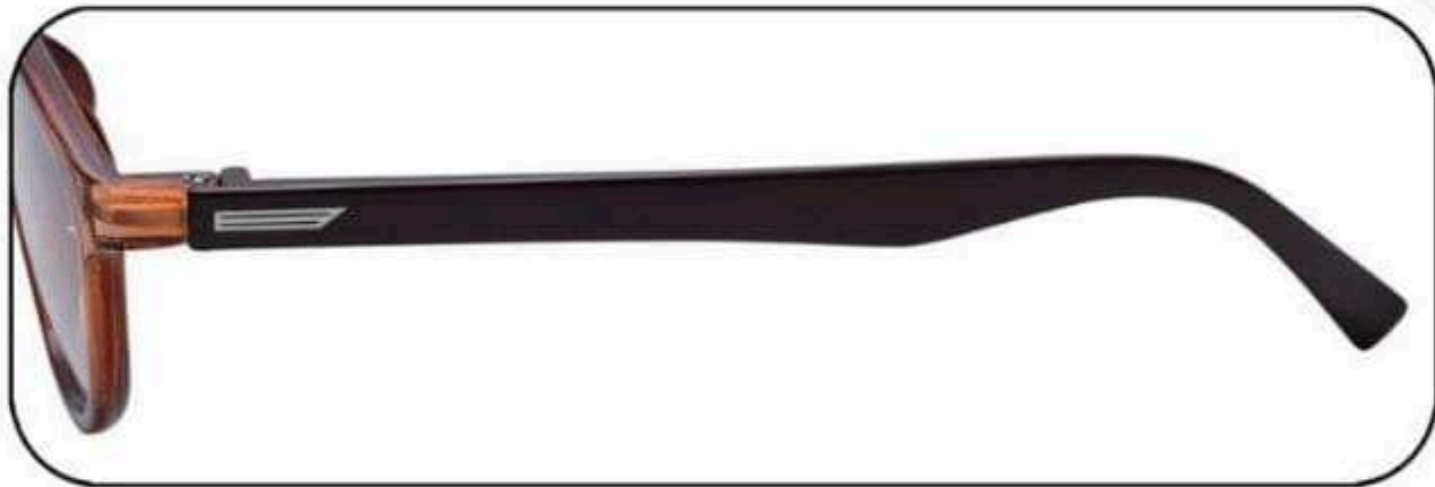

🌟 Spring Side

📦 12 pcs box

**Zuker**<sup>TM</sup>  
EYEWEAR

M- 4017-47

🔥 Zuker KP TR Frames

🌟 Spring Side

📦 12 pcs box

**Zuker**<sup>TM</sup>  
EYEWEAR