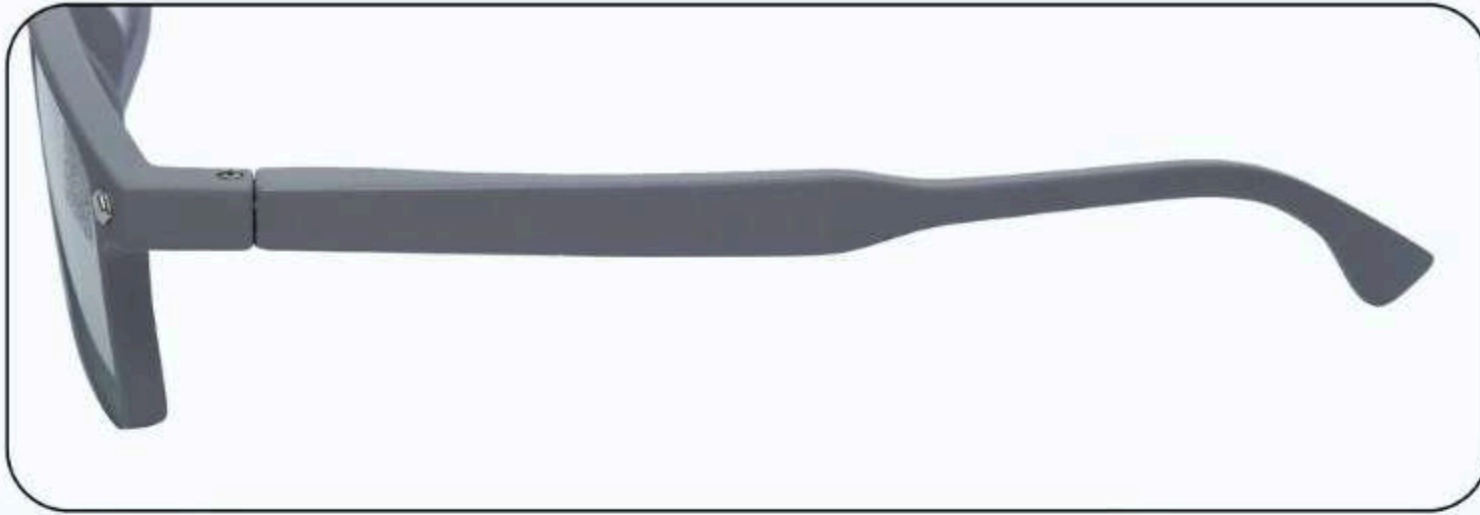

🔥 Justrock TR Frames

🌟 Spring Side

📦 15 pcs box