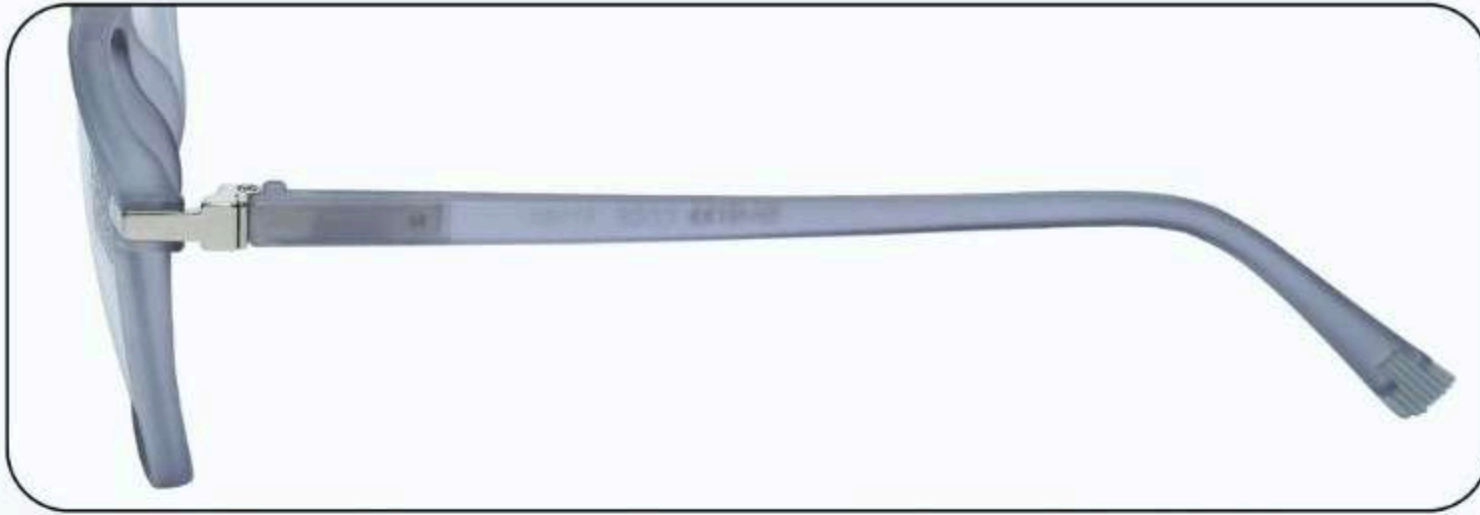

🔥 Justrock TR Frames

🌟 Spring Side

📦 15 pcs box