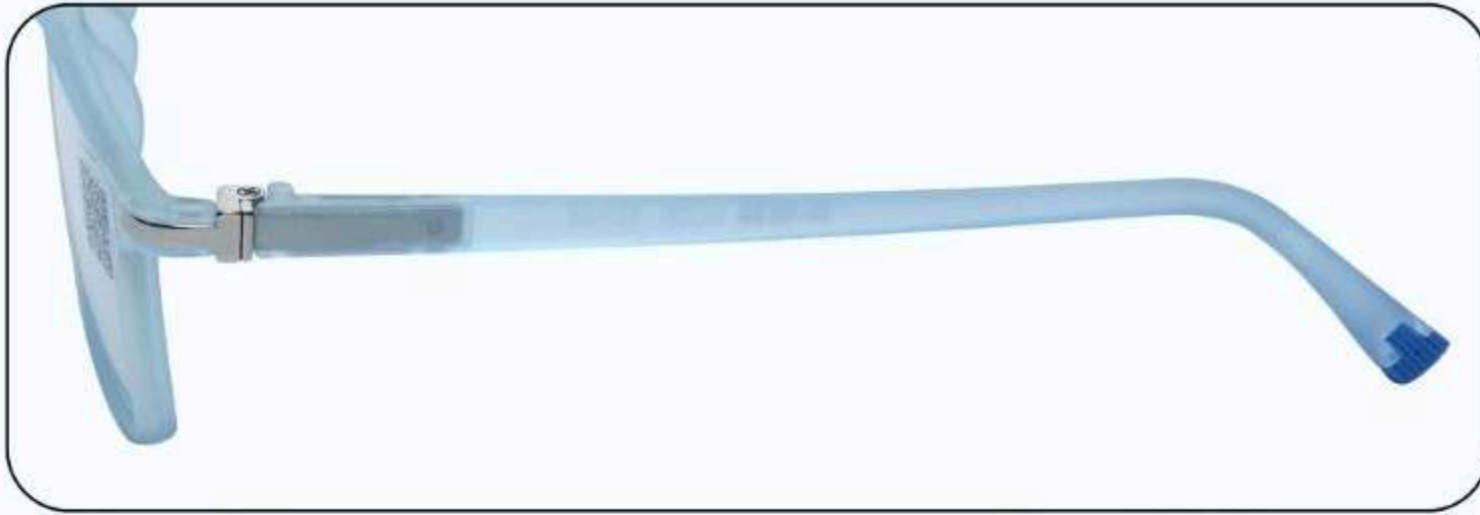

🔥 Justrock TR Frames

🌟 Spring Side

📦 15 pcs box