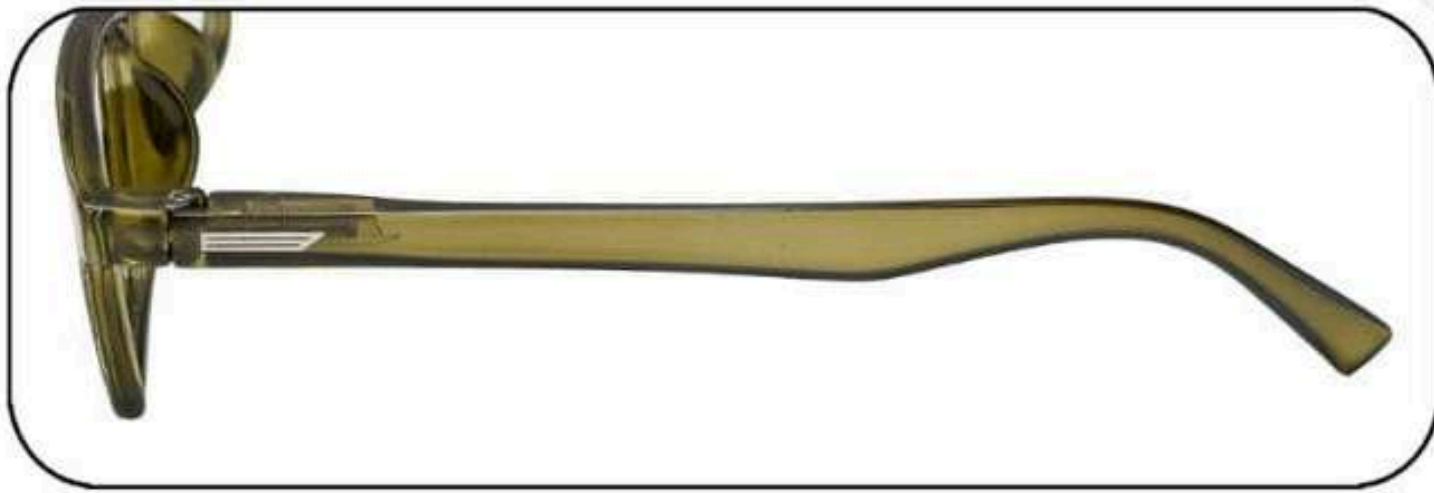

🔥 Zuker KN TR Frames

🌟 Spring Side

📦 12 pcs box

Zuker™
EYEWEAR

M- 3022-48