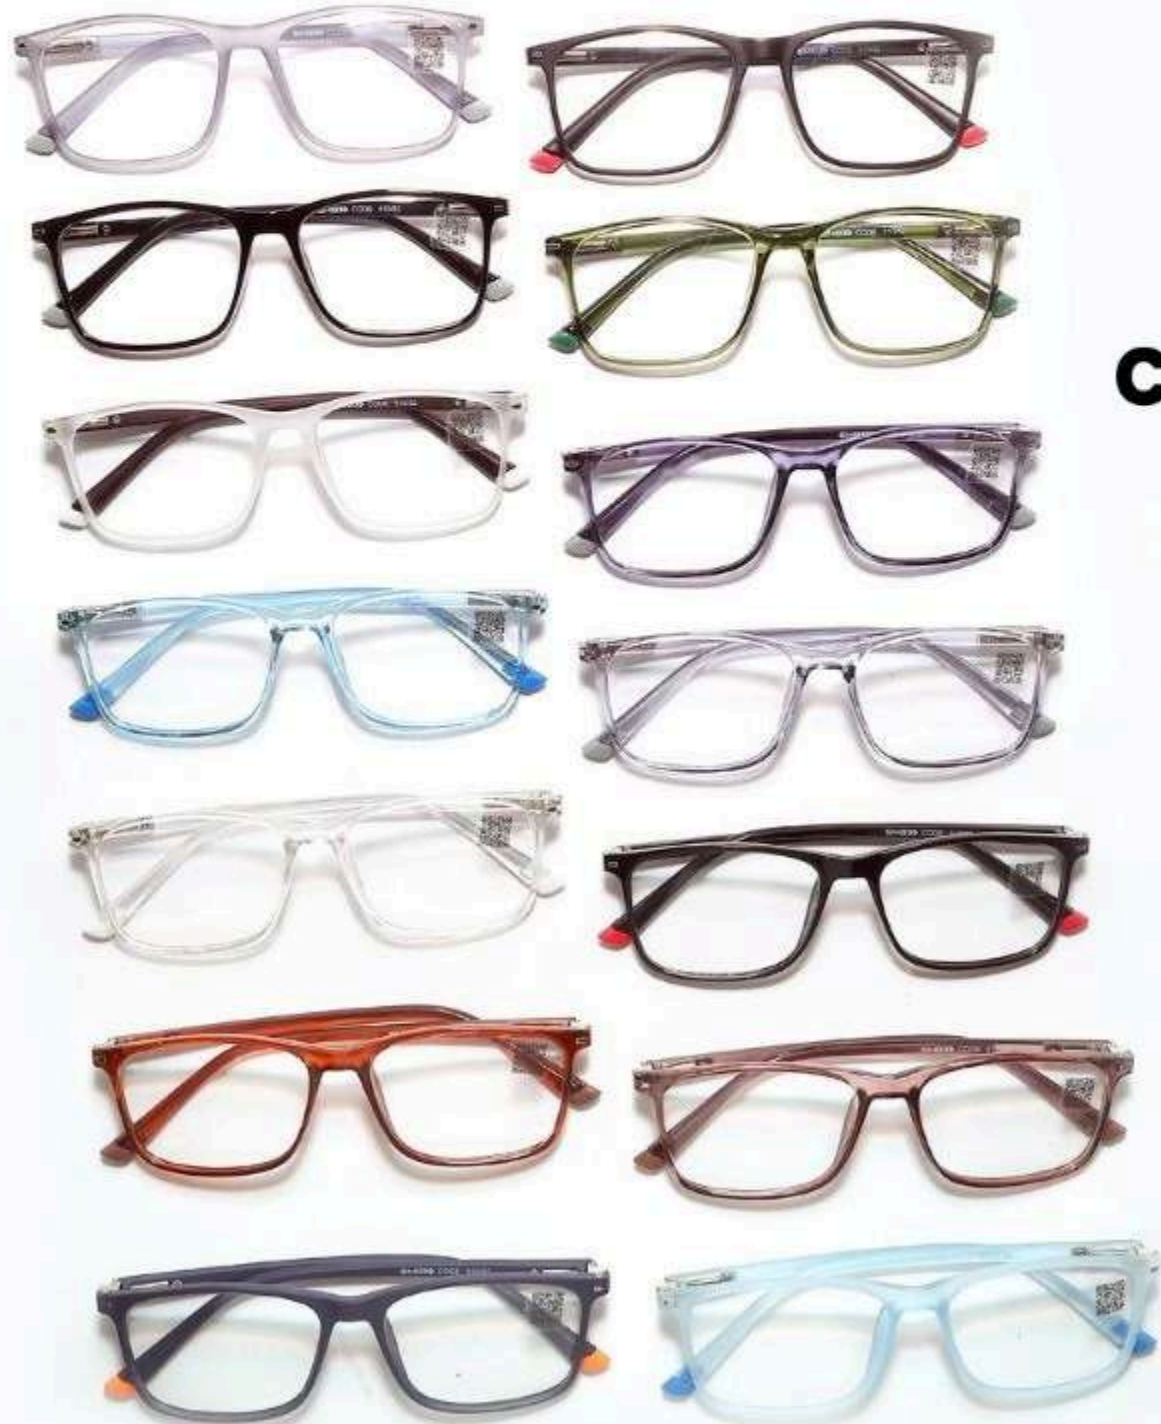

🔥 Justrock TR Frames

🌟 Spring Side

📦 15 pcs box