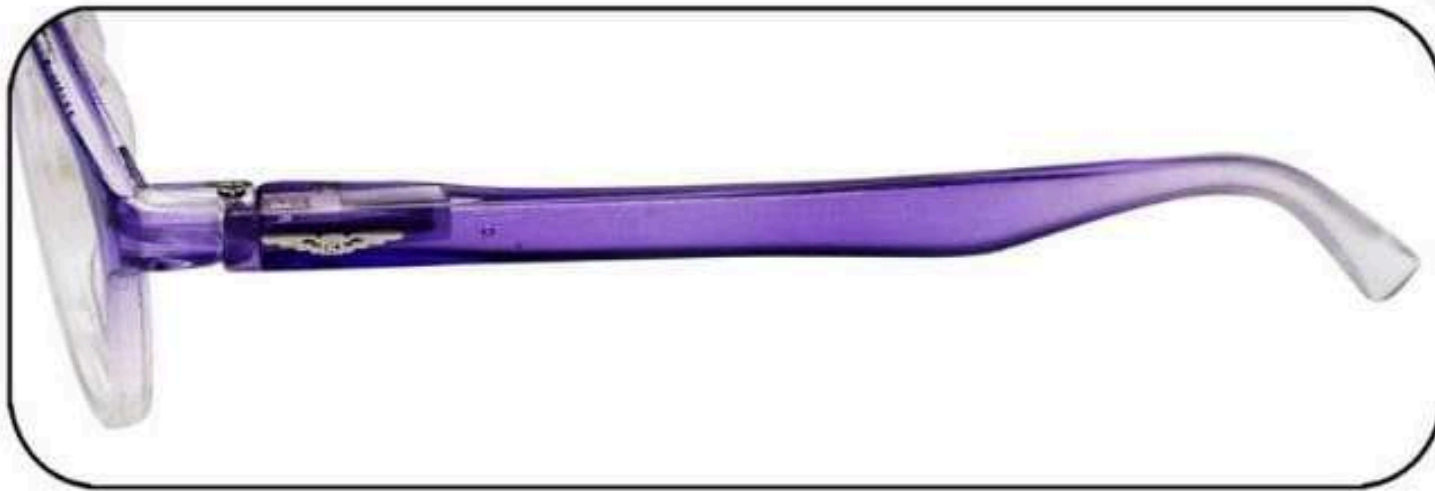

🔥 Zuker KN TR Frames

🌟 Spring Side

📦 12 pcs box

Zuker^{TM}
EYEWEAR

M- 3018-46