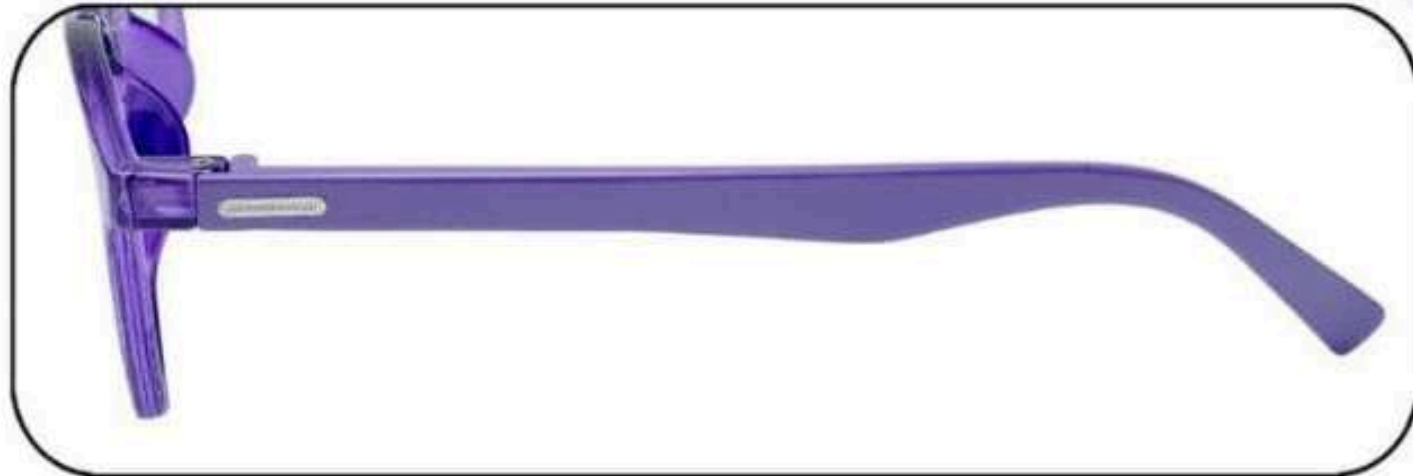

🔥 Zuker KP TR Frames

🌟 Spring Side

📦 12 pcs box

Zuker^{TM}
EYEWEAR

M- 4026-48