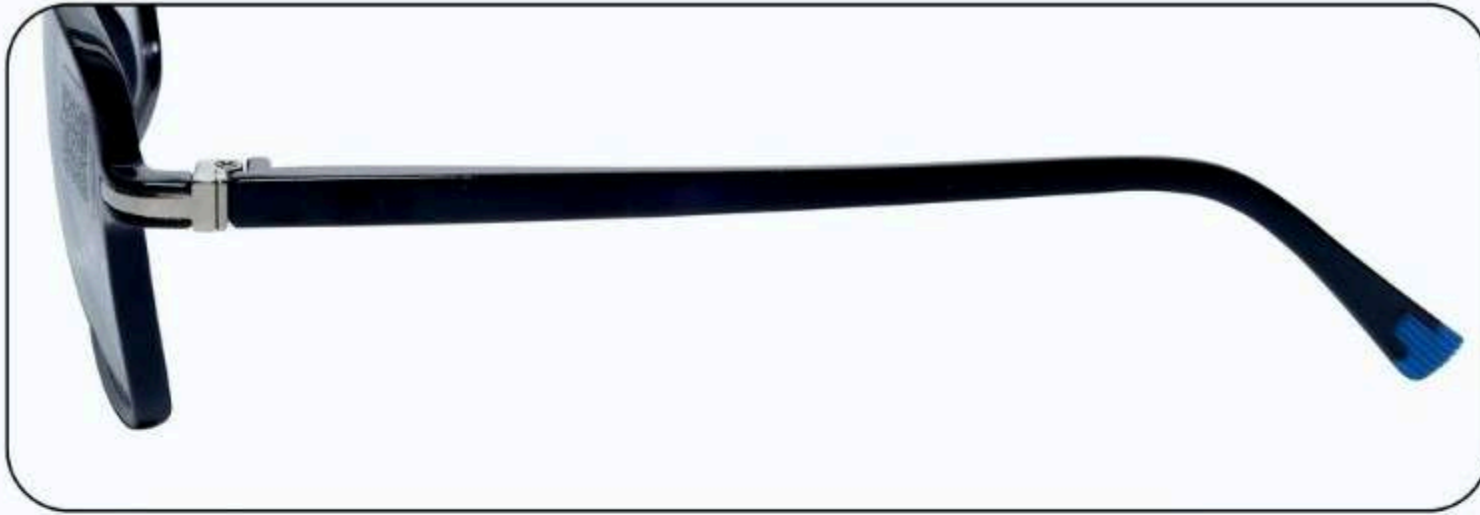

🔥 Justrock TR Frames

🌟 Spring Side

📦 15 pcs box