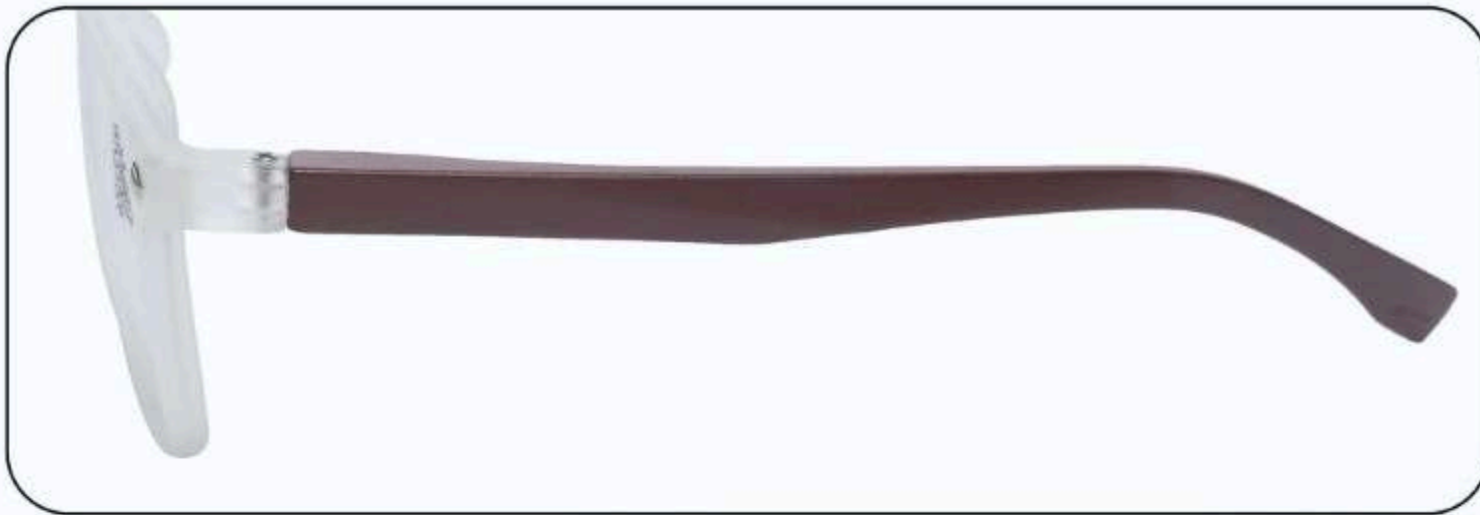

🔥 Justrock TR Frames

🌟 Spring Side

📦 15 pcs box