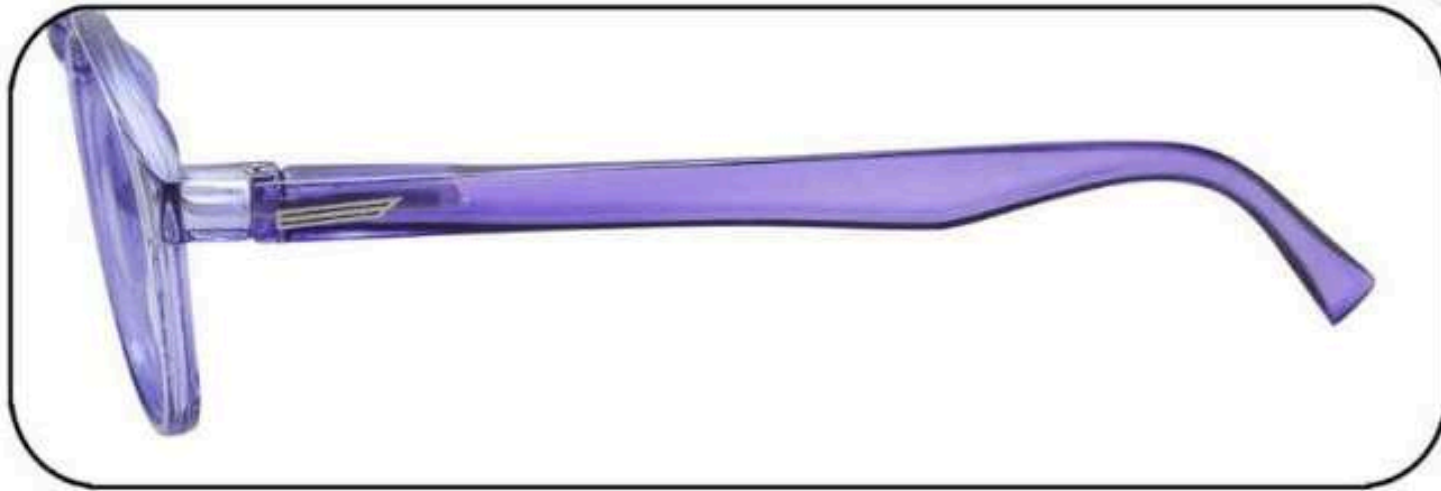

🔥 Zuker KN TR Frames

🌟 Spring Side

📦 12 pcs box

Zuker^{TM}
EYEWEAR

M- 3026-48