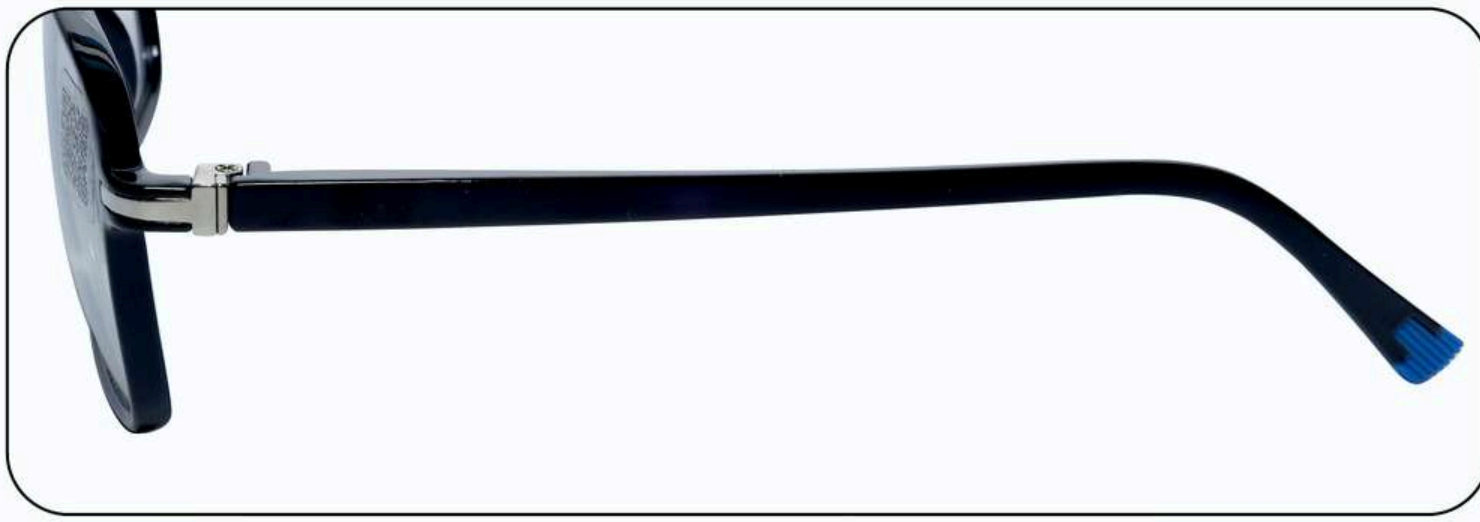

**CODE: 505**

**JR**  
**JUSTROCK**<sup>®</sup>  
EYE WEAR

**CODE: 506**

**JR**  
**JUSTROCK**<sup>®</sup>  
EYE WEAR

**CODE: 507**

**JR**  
**JUSTROCK**<sup>®</sup>  
EYE WEAR

**CODE: 508**

**JR**  
**JUSTROCK**<sup>®</sup>  
EYE WEAR

Model 506 Col. Assst. Qty 15Pcs.

**CODE: 509**

**JR**  
**JUSTROCK**<sup>®</sup>  
EYE WEAR

**CODE: 510**

**JR**  
**JUSTROCK**<sup>®</sup>  
EYE WEAR

**CODE: 511**

**JR**  
**JUSTROCK**<sup>®</sup>  
EYE WEAR