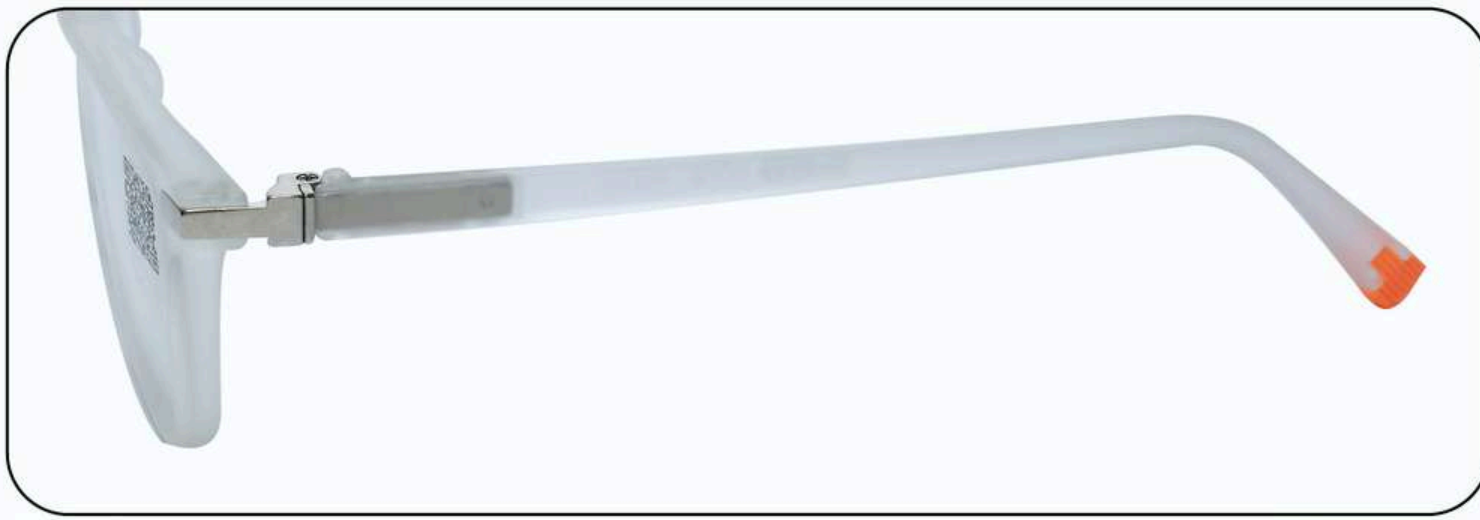

**CODE: 501**

**JR**  
**JUSTROCK**<sup>®</sup>  
EYE WEAR

**CODE: 502**

**CODE: 503**

**JR**  
**JUSTROCK**<sup>®</sup>  
EYE WEAR

**CODE: 504**

**JR**  
**JUSTROCK**<sup>®</sup>  
EYE WEAR

Model 506 Col. Asst. Qty 15Pcs.

**CODE: 505**

**JR**  
**JUSTROCK**<sup>®</sup>  
EYE WEAR

**CODE: 506**

**JR**  
**JUSTROCK**<sup>®</sup>  
EYE WEAR

**CODE: 507**

**JR**  
**JUSTROCK**<sup>®</sup>  
EYE WEAR

**CODE: 508**

**JR**  
**JUSTROCK**<sup>®</sup>  
EYE WEAR