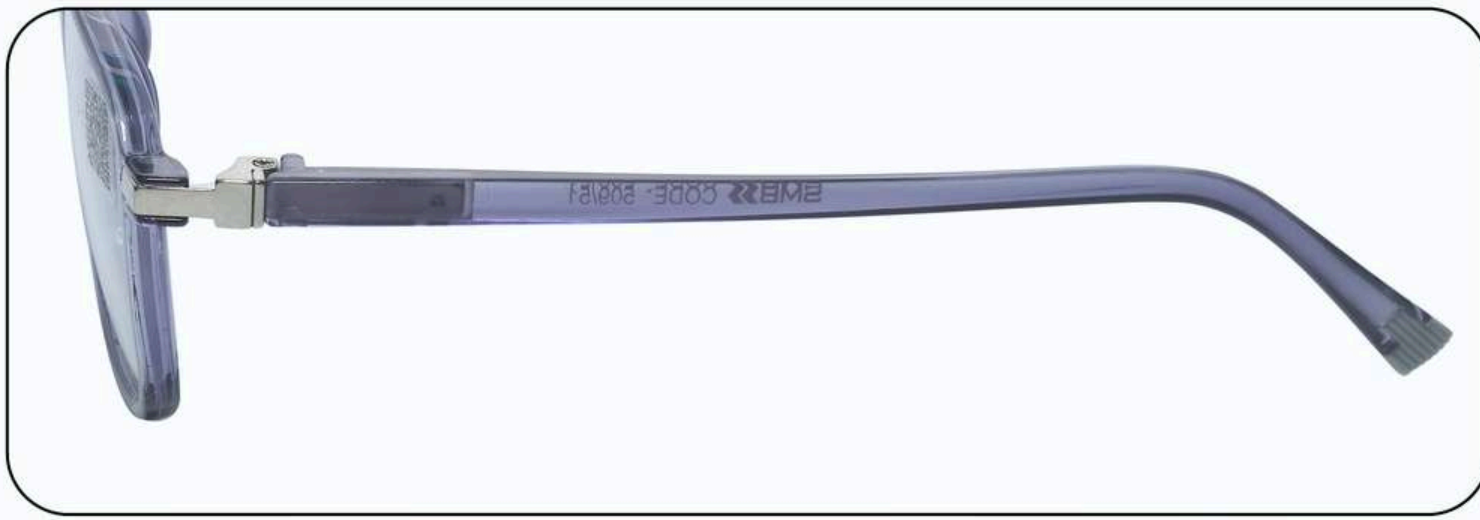

CODE: 509

JR
JUSTROCK®
EYE WEAR