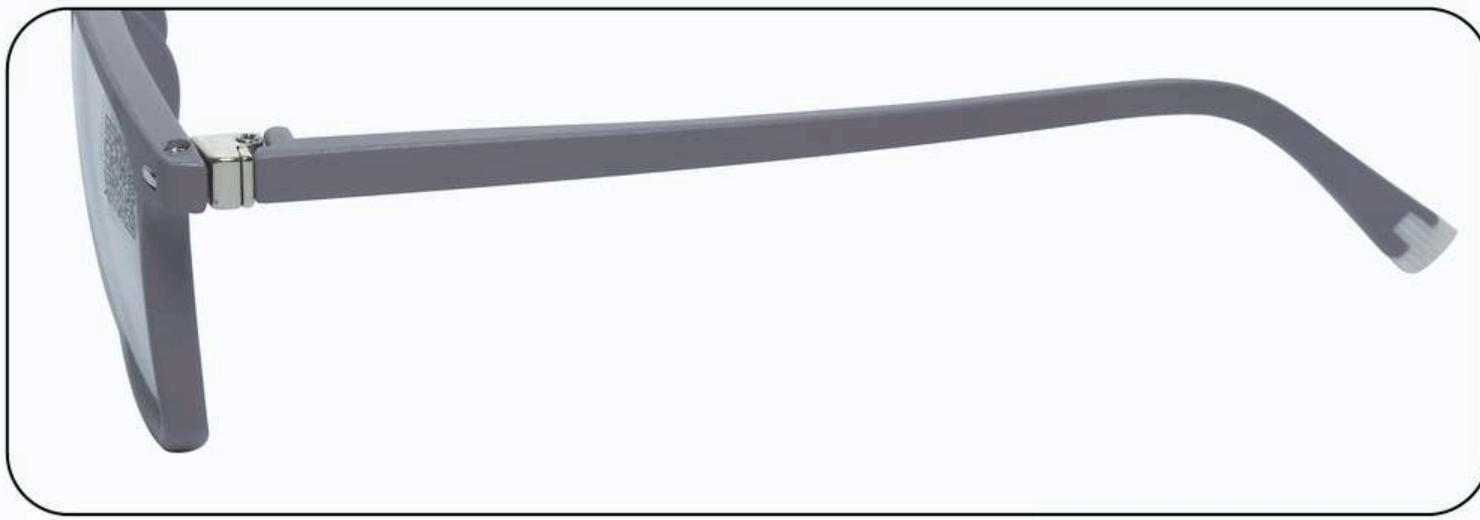

CODE: 510

JR
JUSTROCK®
EYE WEAR