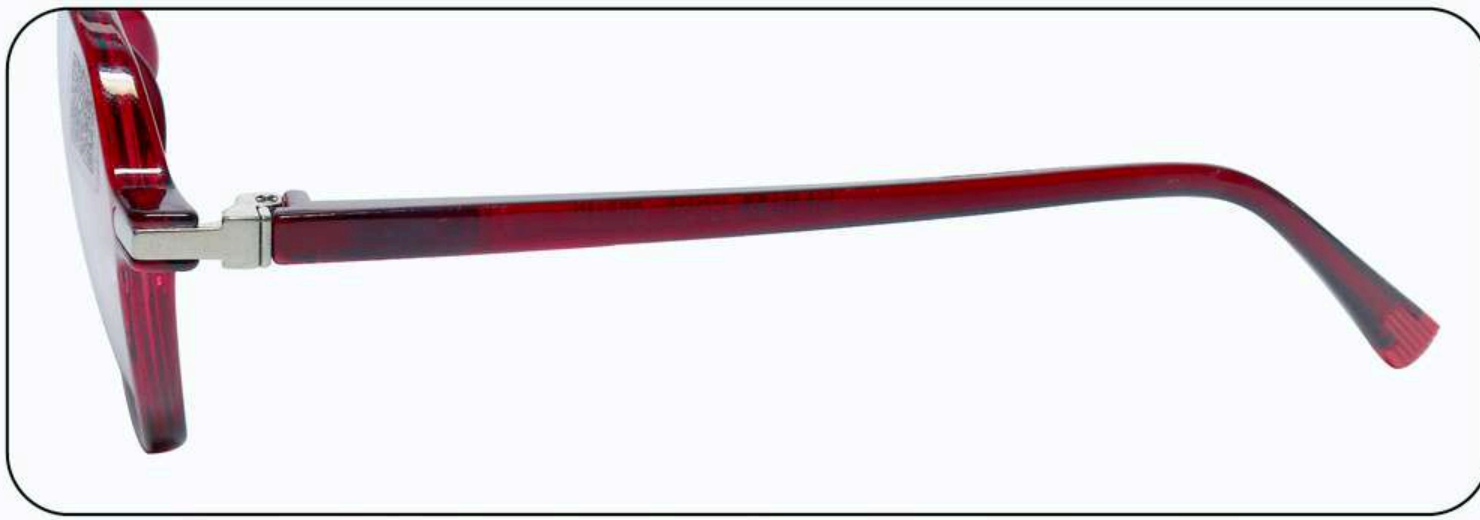

**CODE: 501**

**JR**  
**JUSTROCK**<sup>®</sup>  
EYE WEAR

**CODE: 502**

**CODE: 503**

**JR**  
**JUSTROCK**<sup>®</sup>  
EYE WEAR

**CODE: 504**

**JR**  
**JUSTROCK**<sup>®</sup>  
EYE WEAR

Model 506 Col. Asst. Qty 15Pcs.

**CODE: 505**

**JR**  
**JUSTROCK**<sup>®</sup>  
EYE WEAR

**CODE: 506**

**JR**  
**JUSTROCK**<sup>®</sup>  
EYE WEAR

**CODE: 507**

**JR**  
**JUSTROCK**<sup>®</sup>  
EYE WEAR

**CODE: 508**

**JR**  
**JUSTROCK**<sup>®</sup>  
EYE WEAR