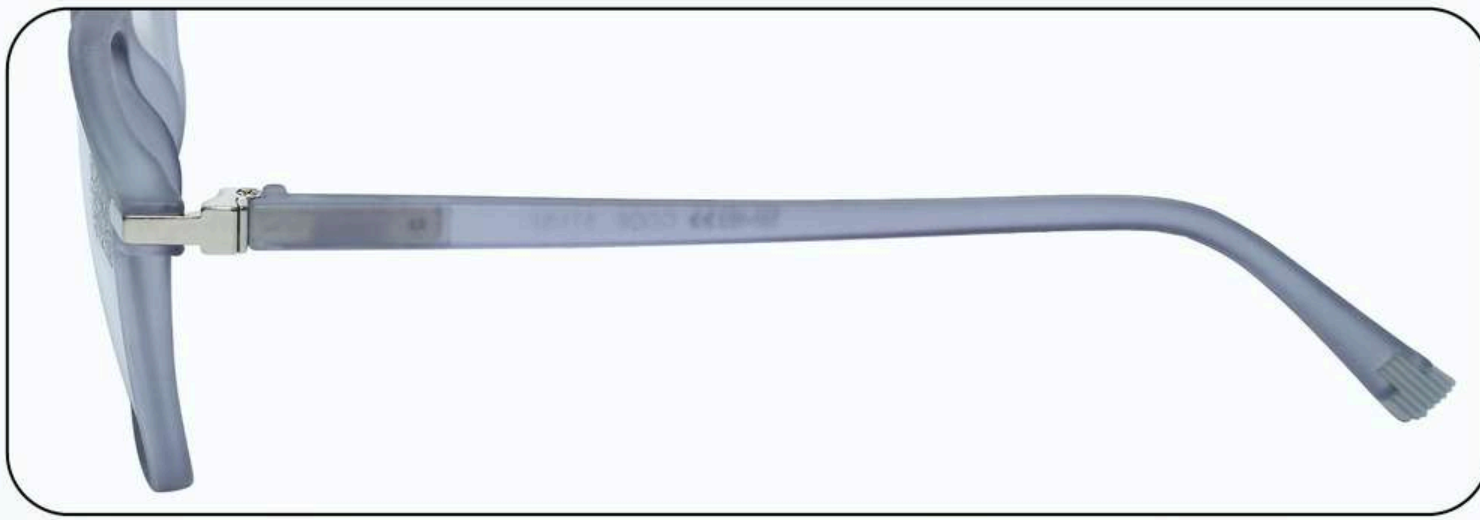

Model 506 Col. Assst. Qty 15Pcs.

**CODE: 509**

**JR**  
**JUSTROCK**<sup>®</sup>  
EYE WEAR

**CODE: 510**

**JR**  
**JUSTROCK**<sup>®</sup>  
EYE WEAR

**CODE: 511**

**JR**  
**JUSTROCK**<sup>®</sup>  
EYE WEAR