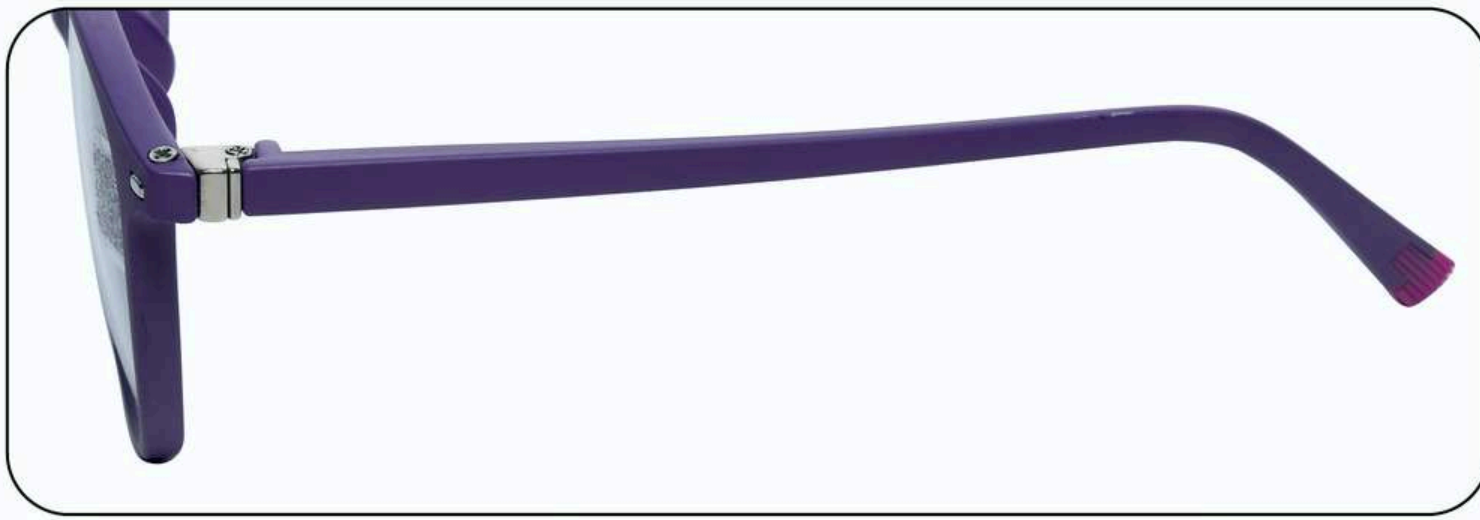

**CODE: 501**

**JR**  
**JUSTROCK**<sup>®</sup>  
EYE WEAR

**CODE: 502**

**CODE: 503**

**JR**  
**JUSTROCK**<sup>®</sup>  
EYE WEAR

**CODE: 504**

**JR**  
**JUSTROCK**<sup>®</sup>  
EYE WEAR

Model 506 Col. Asst. Qty 15Pcs.

**CODE: 505**

**JR**  
**JUSTROCK**<sup>®</sup>  
EYE WEAR

**CODE: 506**

**JR**  
**JUSTROCK**<sup>®</sup>  
EYE WEAR

**CODE: 507**

**JR**  
**JUSTROCK**<sup>®</sup>  
EYE WEAR

**CODE: 508**

**JR**  
**JUSTROCK**<sup>®</sup>  
EYE WEAR