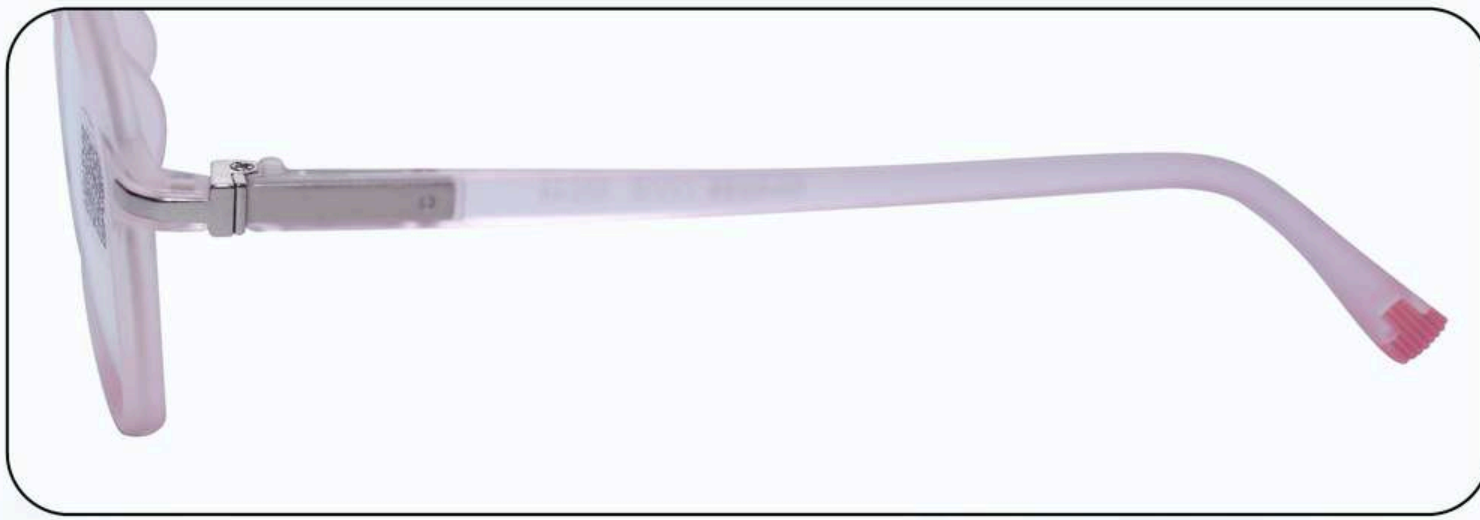

**CODE: 501**

**JR**  
**JUSTROCK**<sup>®</sup>  
EYE WEAR

**CODE: 502**

**CODE: 503**

**JR**  
**JUSTROCK**<sup>®</sup>  
EYE WEAR

**CODE: 504**

**JR**  
**JUSTROCK**<sup>®</sup>  
EYE WEAR

Model 506 Col. Asst. Qty 15Pcs.

**CODE: 505**

**JR**  
**JUSTROCK**<sup>®</sup>  
EYE WEAR

**CODE: 506**

**JR**  
**JUSTROCK**<sup>®</sup>  
EYE WEAR

**CODE: 507**

**JR**  
**JUSTROCK**<sup>®</sup>  
EYE WEAR

**CODE: 508**

**JR**  
**JUSTROCK**<sup>®</sup>  
EYE WEAR