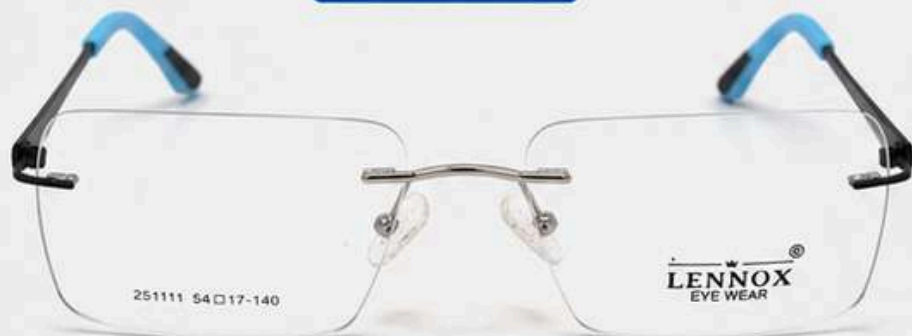

LENNOX[®]
EYE WEAR

SEE CLEAR.
LOOK CONFIDENT.

*Minimal rim. Maximum impact.
Designed for the modern lifestyle.*

MODEL NO.
251111

SIZE
54□17-140

ULTRA
LIGHTWEIGHT

DURABLE &
FLEXIBLE

CRYSTAL CLEAR
VISION

FRONT VIEW

SIDE ANGLE

AVAILABLE COLORS (7)

BLACK

GUNMETAL

BROWN

BURGUNDY

SILVER